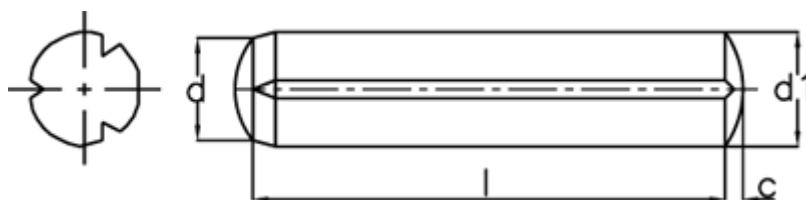

# Data Sheet

Article number: 08033106

Description: KLEE Slotted pin S3 3x8  
Steel

## Measures

---

c = 0,45

d = 3.0

d1 = 3,2

Length = 8